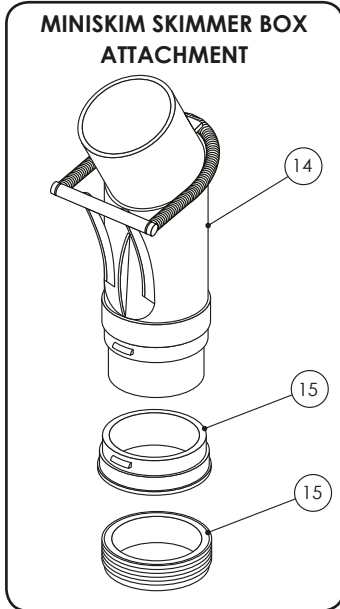

**KLEVER KLEENA SPRINTA PARTS LIST**

REF	PART CODE	ITEM
1.	KS001	KleverSteer module
2.	KS003	Body right
3.	KS002	Body left
4.	KS023	Right leg assembly
5.	KS006	Left leg assembly
6.	KS010	Flap - front
7.	KS009	Flap - rear
8.	KS011	Base plate
9.	KS014	Climb height adjuster
10.	KS015	Drive shaft
11.	KS022	KleverSteer interface
12.	KS025	Wings (pair)
13.	KL33	Klever Konnector
14.	KK63.1	Miniskim
15.	N/A	Vacuum plate adaptors
16.		Turbine drive
17.	KS012	Bearing (Set of 2)